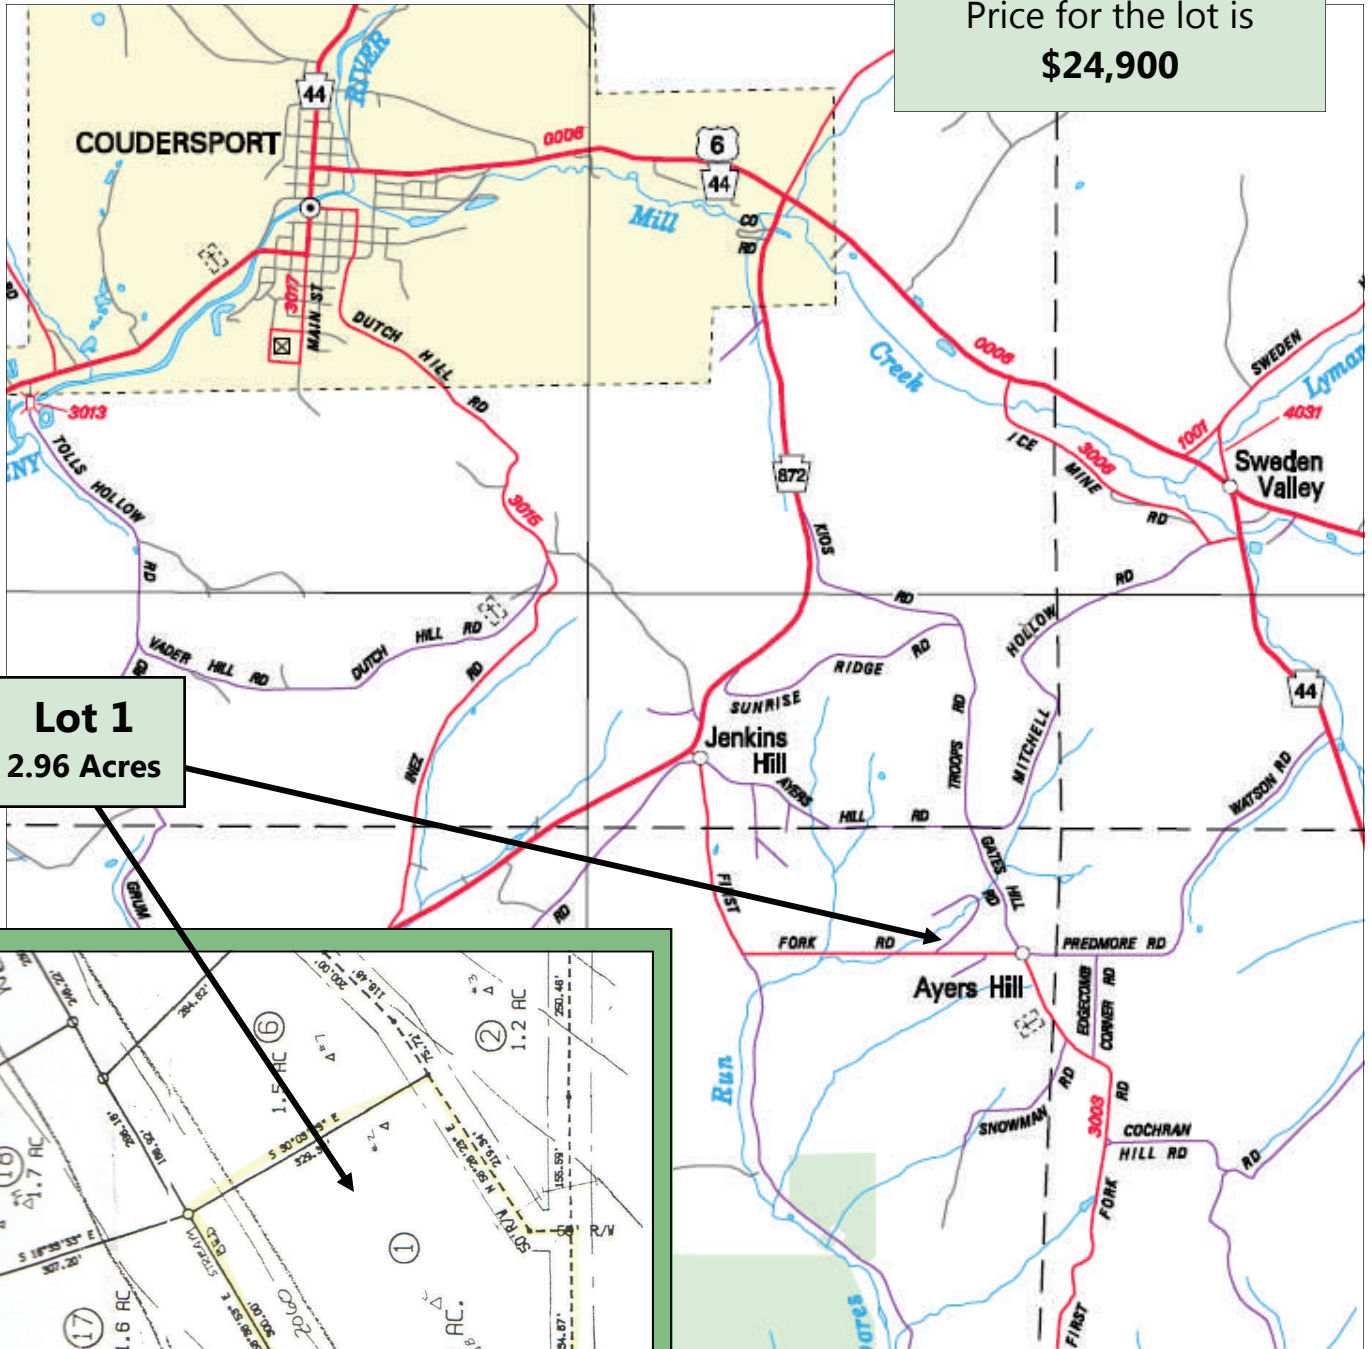

# Lot for Sale Near Coudersport

From Rt 6, take Rt 872 south a 2½ miles to top of the hill. Turn left on First Fork Rd. Take immediate right staying on First Fork Rd./ N. Ayers Hill Rd. for a mile. Take the sharp left staying on the same road. Go almost another mile and turn left into the subdivision.

Property is the first place on the left - corner lot.

Price for the lot is  
**\$24,900**

**Lot 1**  
2.96 Acres

*Lewis Homes, Inc.*  
13117 Route 6, PO Box 12 Wellsboro, PA 16901  
(570) 724-2161 [www.lewis-homes.net](http://www.lewis-homes.net)  
Open 7 days a week