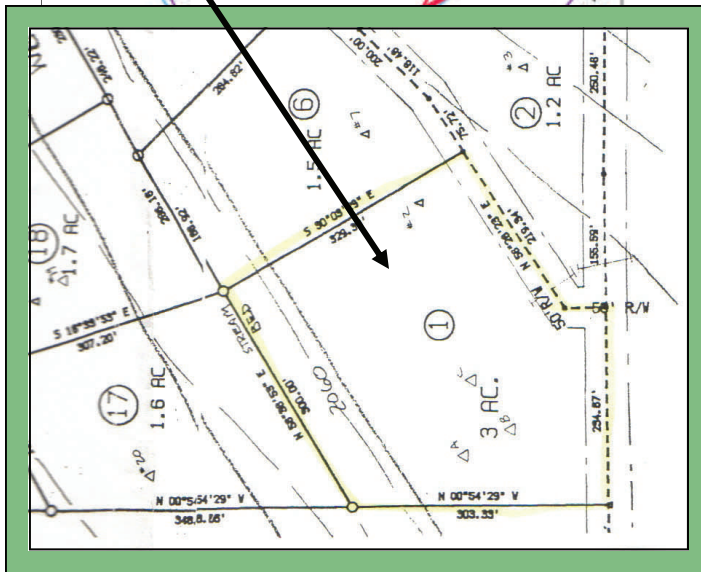

# Lot for Sale Near Coudersport

From Rt 6, take Rt 872 south a 2½ miles to top of the hill. Turn left on First Fork Rd. Take immediate right staying on First Fork Rd./ N. Ayers Hill Rd. for a mile. Take the sharp left staying on the same road. Go almost another mile and turn left into the subdivision.

Property is the first place on the left - corner lot.

Price for the lot is  
**\$24,900**

**Lot 1**  
2.96 Acres

*Lewis Homes, Inc.*  
13117 Route 6, PO Box 12 Wellsboro, PA 16901  
(570) 724-2161 [www.lewis-homes.net](http://www.lewis-homes.net)  
Open 7 days a week