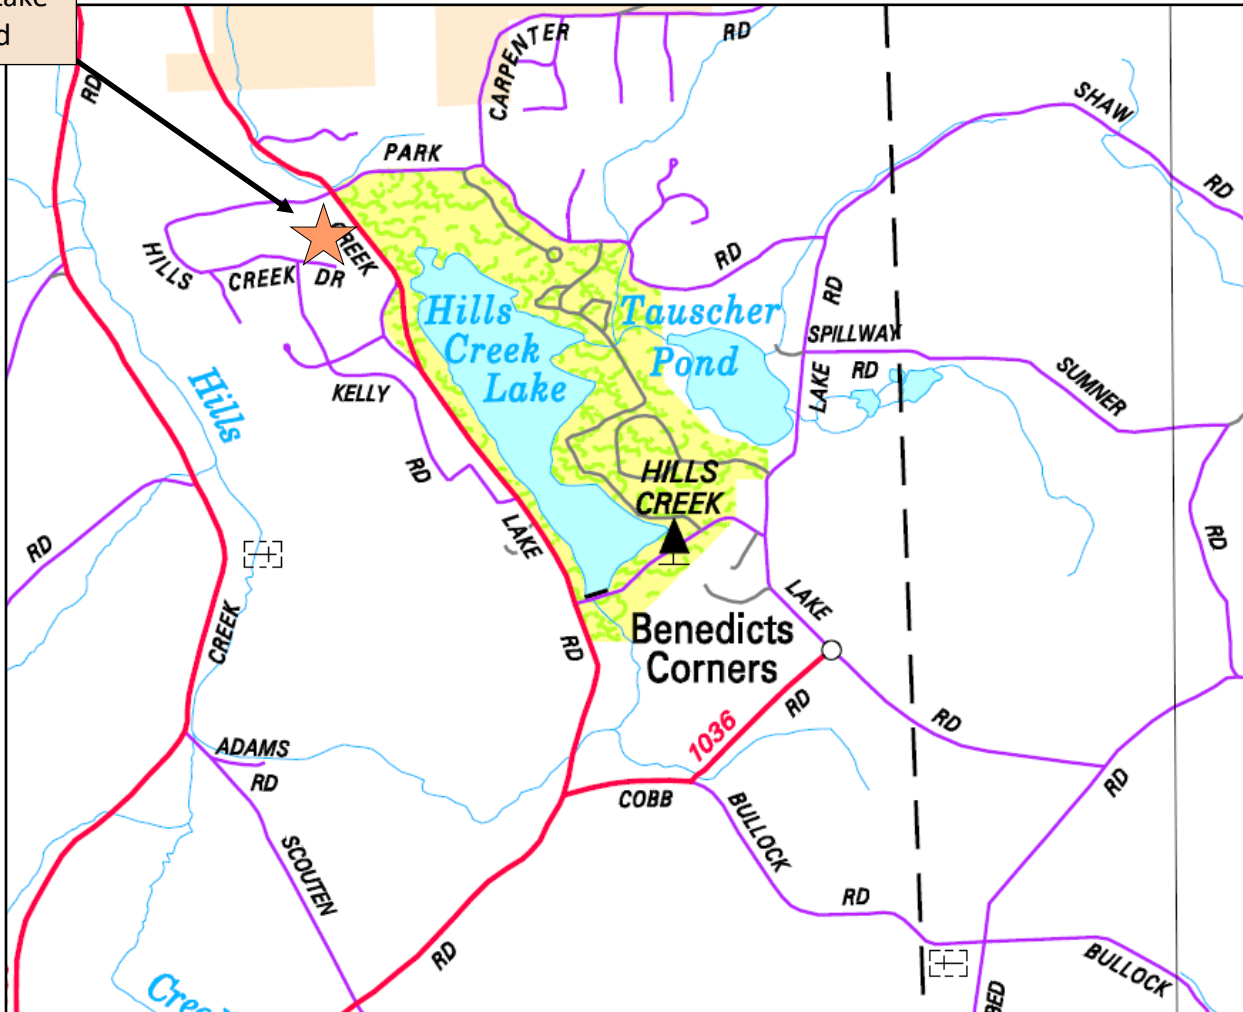

Lot for Sale in Wellsboro

From Wellsboro, take Charleston Rd (at McDonalds) for approximately 4 miles. Take left on Hills Creek Rd. Go past the entrance to Hills Creek Lake. Site is on the left before the main entrance to the Hills Creek Estates. The site is 8 miles from Wellsboro. (about 14 miles from Mansfield)

2143 Hills
Creek Lake
Road

Price for the lot is \$47,900

In ground septic approved
Existing well & driveway

2.296 acres

Lewis Homes, Inc.
13117 Route 6, PO Box 12, Wellsboro, PA 16901
(570) 724-2161
www.lewis-homes.net