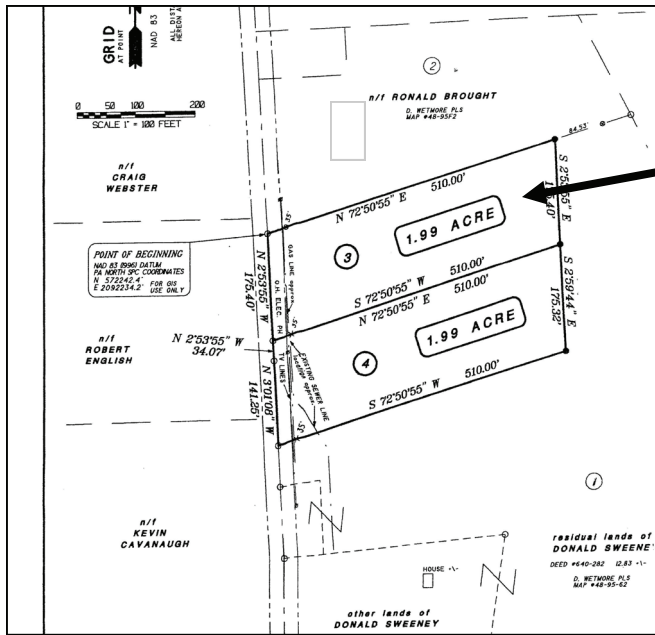

Lot for Sale in Wellsboro

From Main St in Wellsboro, take Central Ave - Route 287 south.
 Take 5th right on Sherman St towards the schools.
 Take first left on Meade St. Go about 1/2 mile.
 Lot is just past the new yellow 2 story home on left.

Lot 3
Meade St

Price for the lot is \$61,900
 Public sewer, well to be drilled

Lewis Homes, Inc.
 13117 Route 6, PO Box 12, Wellsboro, PA 16901
 (570) 724-2161 www.lewis-homes.net
 Open 7 days a week